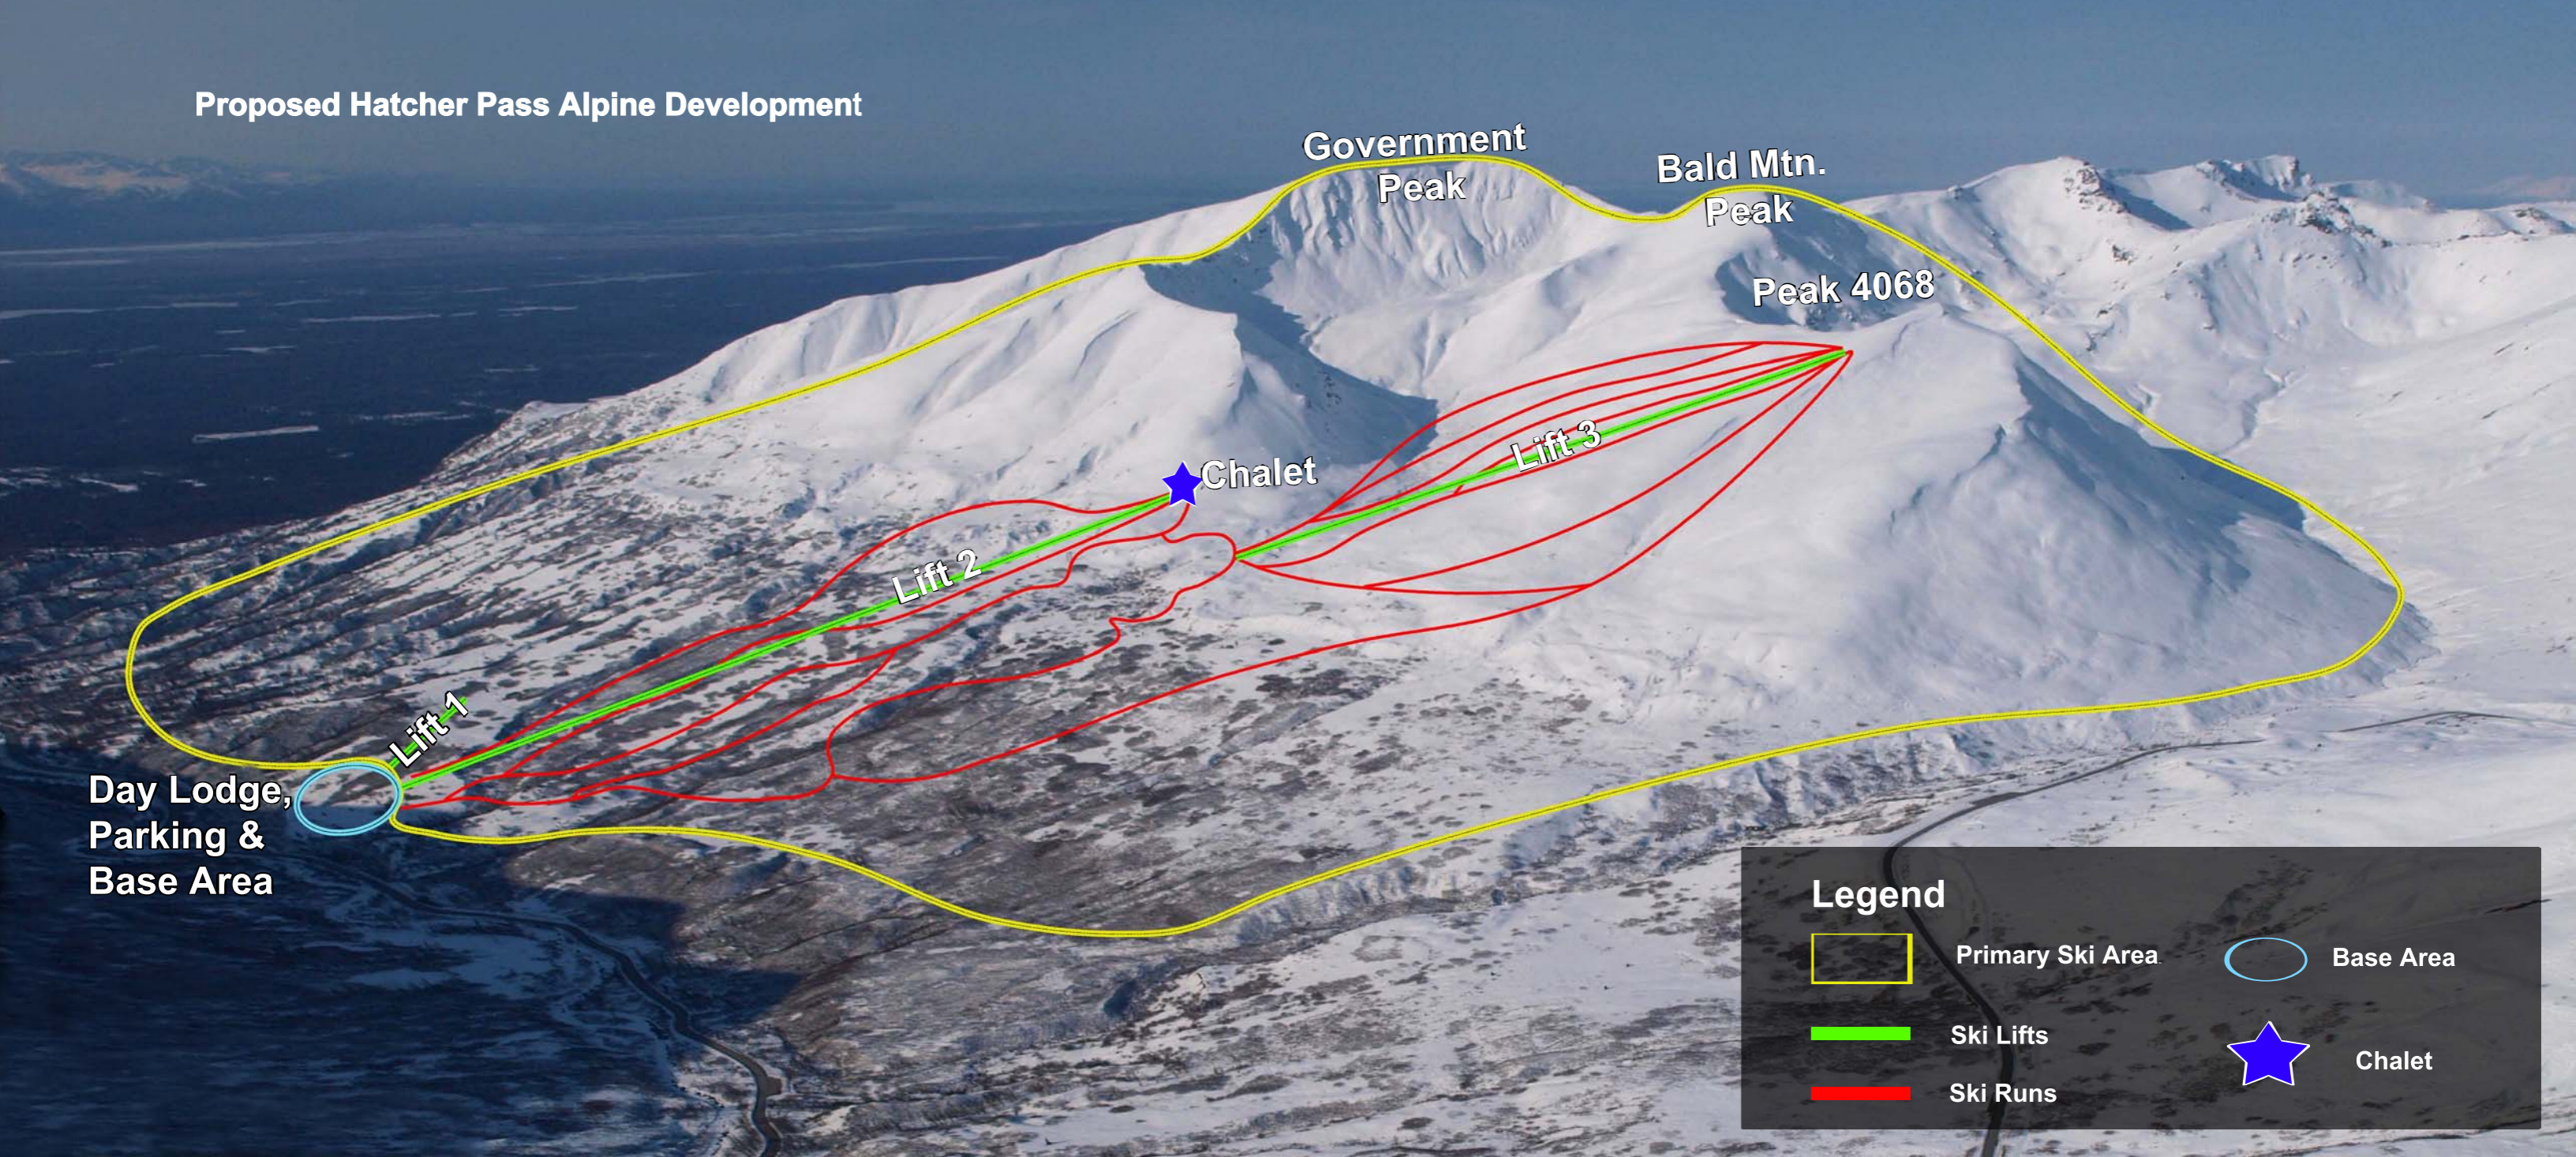

Proposed Hatcher Pass Alpine Development

Government Peak

Bald Mtn. Peak

Peak 4068

★ Chalet

Lift 2

Lift 3

Lift 1

Day Lodge,
Parking &
Base Area

Legend

	Primary Ski Area		Base Area
	Ski Lifts		Chalet
	Ski Runs		